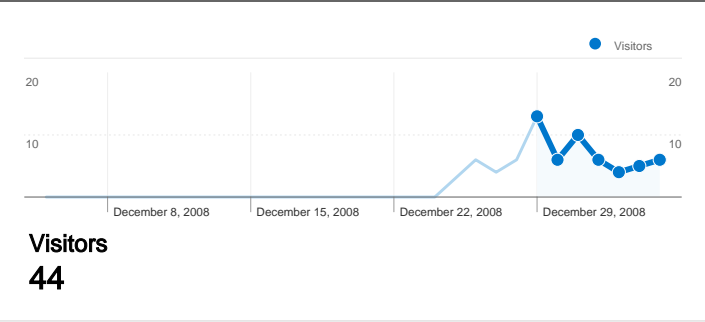

Site Usage

54 Visits

5.56% Bounce Rate

465 Pageviews

00:03:01 Avg. Time on Site

8.61 Pages/Visit

75.93% % New Visits

Visitors Overview

54 Visits

44 Absolute Unique Visitors

465 Pageviews

8.61 Average Pageviews

00:03:01 Time on Site

5.56% Bounce Rate

75.93% New Visits

Technical Profile

Site Usage

Visits	Pages/Visit	Avg. Time on Site	% New Visits	Bounce Rate	
54 % of Site Total: 100.00%	8.61 Site Avg: 8.61 (0.00%)	00:03:01 Site Avg: 00:03:01 (0.00%)	75.93% Site Avg: 75.93% (0.00%)	5.56% Site Avg: 5.56% (0.00%)	
Country/Territory	Visits	Pages/Visit	Avg. Time on Site	% New Visits	Bounce Rate
South Africa	47	8.89	00:03:18	72.34%	2.13%
United Kingdom	3	3.00	00:01:00	100.00%	0.00%
Ireland	1	1.00	00:00:00	100.00%	100.00%
Portugal	1	1.00	00:00:00	100.00%	100.00%
Germany	1	34.00	00:04:42	100.00%	0.00%
India	1	2.00	00:00:04	100.00%	0.00%

1 - 6 of 6

Pages on this site were viewed a total of 465 times

465 Pageviews

311 Unique Views

5.56% Bounce Rate

Top Content

Pages	Pageviews	% Pageviews
/home.htm	77	16.56%
/subaru.htm	64	13.76%
/header.htm	62	13.33%
/landrover.htm	50	10.75%
/passenger.htm	33	7.10%