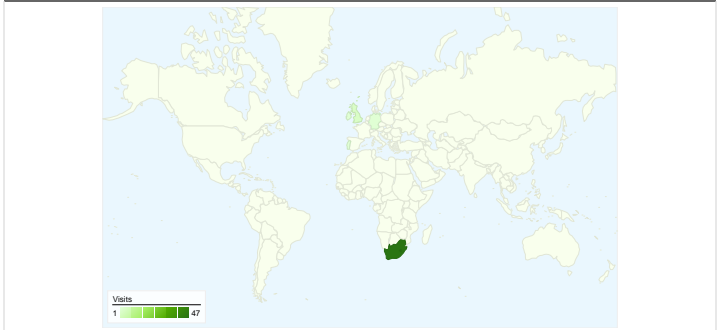

Site Usage

54 Visits

5.56% Bounce Rate

465 Pageviews

00:03:01 Avg. Time on Site

8.61 Pages/Visit

75.93% % New Visits

Visitors Overview

Map Overlay world

Traffic Sources Overview

Content Overview

Pages	Pageviews	% Pageviews
/home.htm	77	16.56%
/subaru.htm	64	13.76%
/header.htm	62	13.33%
/landrover.htm	50	10.75%
/passenger.htm	33	7.10%

44 people visited this site