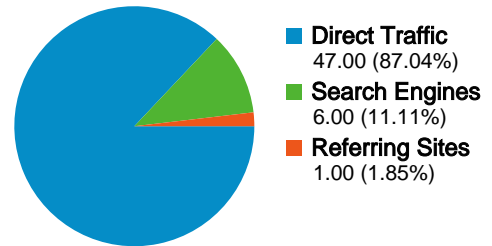

All traffic sources sent a total of 54 visits

- **87.04%** Direct Traffic
- **1.85%** Referring Sites
- **11.11%** Search Engines

Top Traffic Sources

Sources	Visits	% visits
(direct) ((none))	47	87.04%
google (organic)	6	11.11%
images.google.pt (referral)	1	1.85%

Keywords	Visits	% visits
www.fieldwheels.com	2	33.33%
defender 90 p/u td4	1	16.67%
defender swb	1	16.67%
rims for landrover discovery 2	1	16.67%
wayne bradfield	1	16.67%