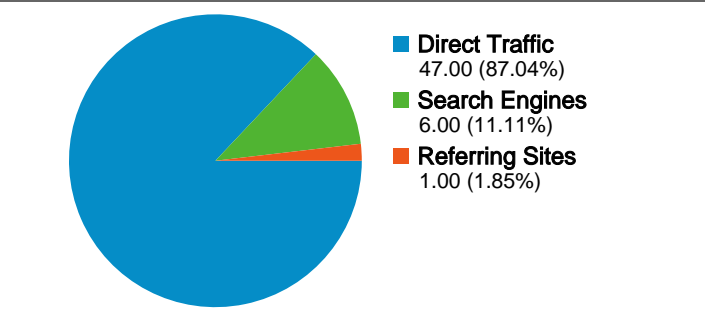

Traffic Sources Overview

Content Overview

Pages	Pageviews	% Pageviews
/home.htm	77	16.56%
/subaru.htm	64	13.76%
/header.htm	62	13.33%
/landrover.htm	50	10.75%
/passenger.htm	33	7.10%