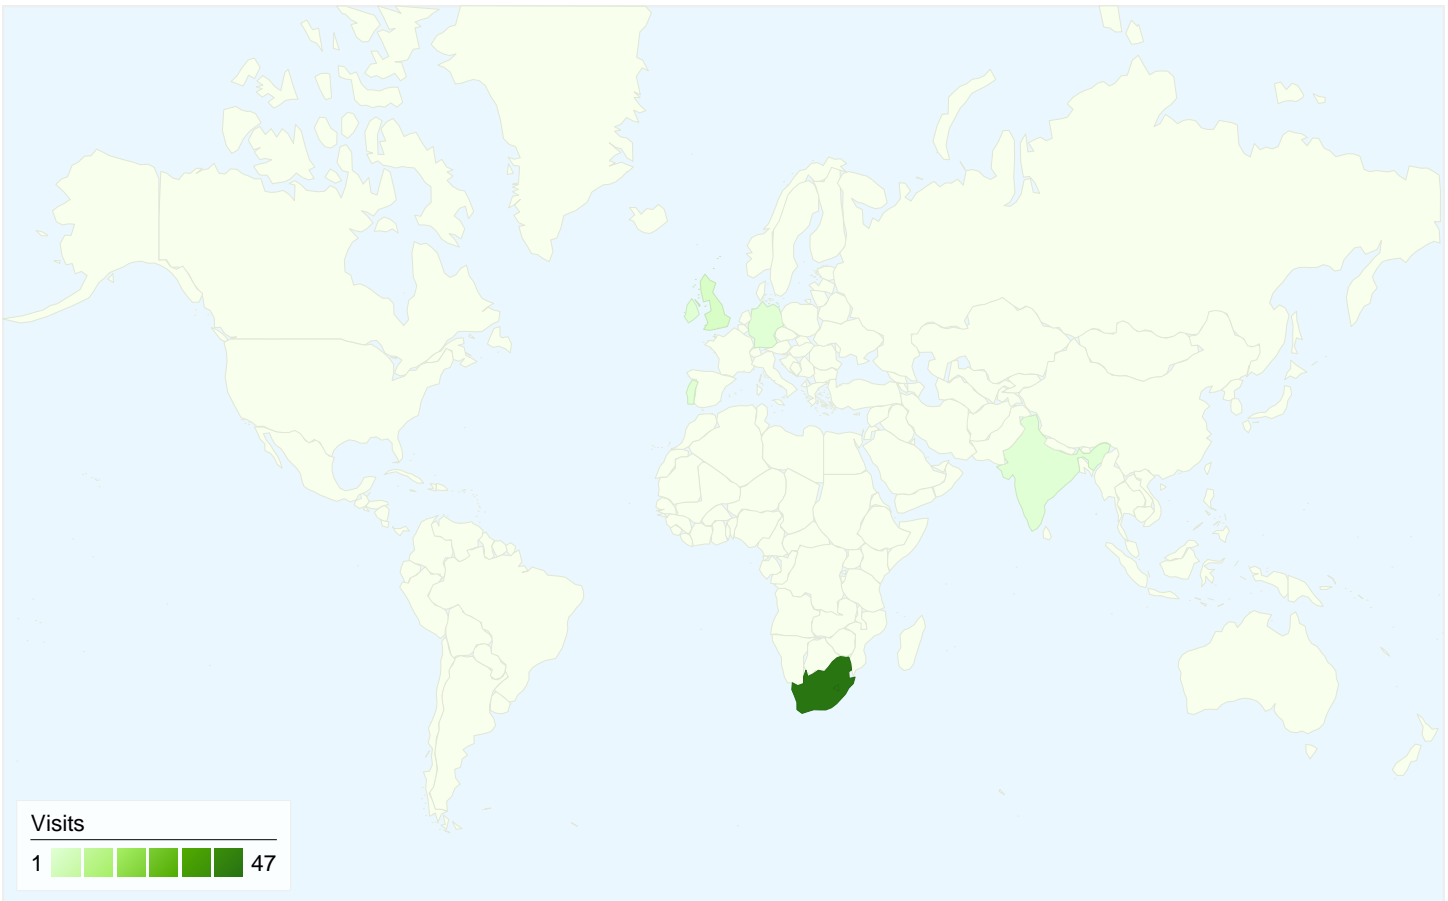

54 visits came from 6 countries/territories

Site Usage

Visits	Pages/Visit	Avg. Time on Site	% New Visits	Bounce Rate	
54 % of Site Total: 100.00%	8.61 Site Avg: 8.61 (0.00%)	00:03:01 Site Avg: 00:03:01 (0.00%)	75.93% Site Avg: 75.93% (0.00%)	5.56% Site Avg: 5.56% (0.00%)	
Country/Territory	Visits	Pages/Visit	Avg. Time on Site	% New Visits	Bounce Rate
South Africa	47	8.89	00:03:18	72.34%	2.13%
United Kingdom	3	3.00	00:01:00	100.00%	0.00%
Ireland	1	1.00	00:00:00	100.00%	100.00%
Portugal	1	1.00	00:00:00	100.00%	100.00%
Germany	1	34.00	00:04:42	100.00%	0.00%
India	1	2.00	00:00:04	100.00%	0.00%

1 - 6 of 6