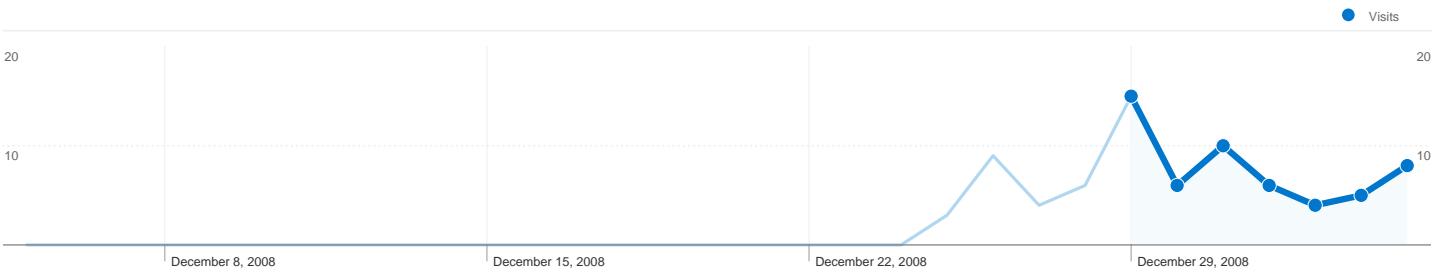

All traffic sources sent a total of 54 visits

- **87.04%** Direct Traffic
- **1.85%** Referring Sites
- **11.11%** Search Engines

Top Traffic Sources

Sources	Visits	% visits
(direct) ((none))	47	87.04%
google (organic)	6	11.11%
images.google.pt (referral)	1	1.85%

Keywords	Visits	% visits
www.fieldwheels.com	2	33.33%
defender 90 p/u td4	1	16.67%
defender swb	1	16.67%
rims for landrover discovery 2	1	16.67%
wayne bradfield	1	16.67%