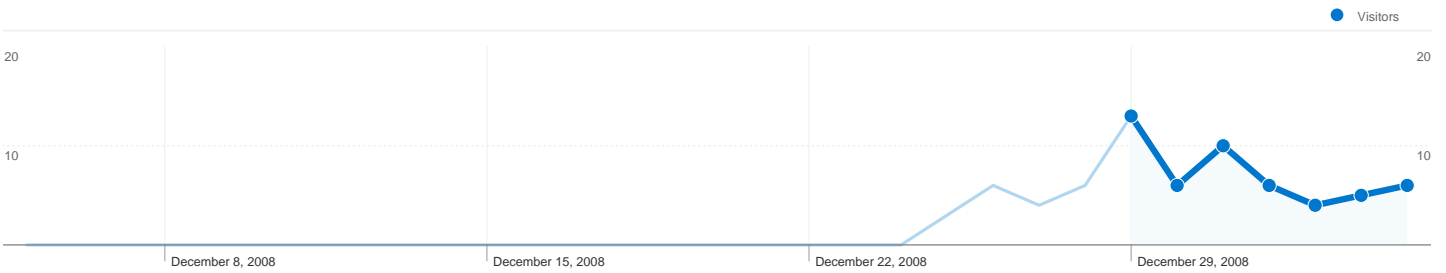

44 people visited this site

54 Visits

44 Absolute Unique Visitors

465 Pageviews

8.61 Average Pageviews

00:03:01 Time on Site

5.56% Bounce Rate

75.93% New Visits

Technical Profile

Browser	Visits	% visits
Internet Explorer	34	62.96%
Firefox	17	31.48%
Safari	1	1.85%
SeaMonkey	1	1.85%
Opera	1	1.85%

Connection Speed	Visits	% visits
Unknown	31	57.41%
DSL	17	31.48%
T1	6	11.11%